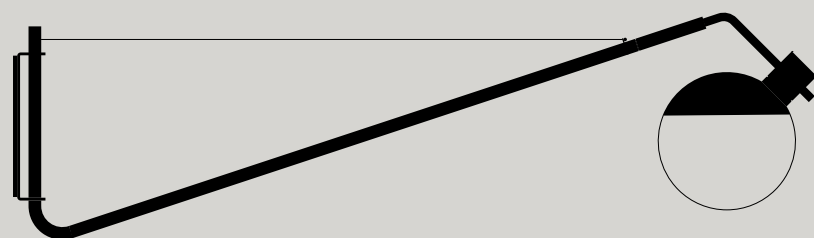

Colour:  
Black

Light Source:  
E14 max 6W. Non-dimmable  
or dimmable LED bulb.

Wall Lamp Long  
BA-W-L

1160 x 200 x 320 mm min  
1900 x 200 x 570 mm max  
Sphere shade diameter 200 mm  
Non-removable cord length  
2500 mm (included)  
Adjustable length 1160 – 1900 mm  
Arm rotation 180 degrees