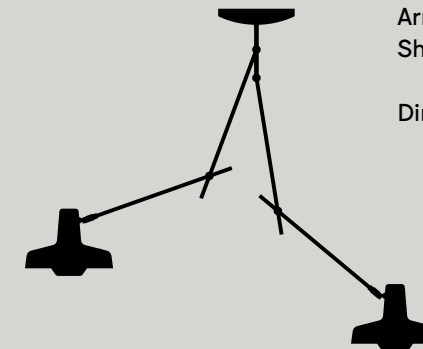

Ceiling Lamp  
AR-C

Base diameter 200 mm  
Base rod length 70 mm  
Arm length 350+350 mm  
Shade diameter 228 mm

Direct ceiling mounting

Ceiling Lamp Long  
AR-C-L

Base diameter 200 mm  
Base rod length 140 mm  
Arm length 550+550 mm  
Shade diameter 228 mm

Direct ceiling mounting

Ceiling Lamp Double  
AR-C2

Base diameter 200 mm  
Base rod length 140 mm  
Arm length 2x 350+350 mm  
Shade diameter 228 mm

Direct ceiling mounting

Ceiling Lamp Long Double  
AR-C2-L