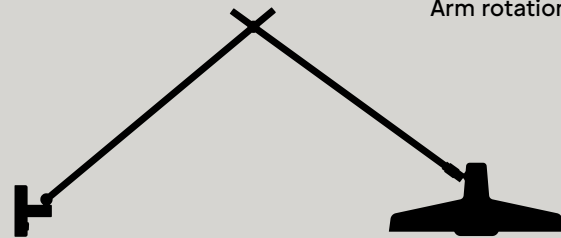

Wall Lamp 45
AR-W-45

Base diameter 130 mm
Base rod length 63 mm
Arm length 700+670 mm
Shade diameter 450 mm
Removable cord length
2500 mm (included)
On/Off switch on the
lamp base
Arm rotation 180 degrees