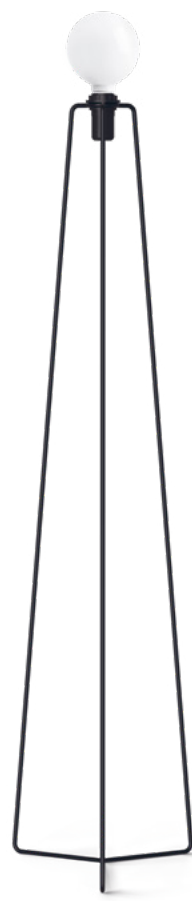

Chandelier 3  
BA-CH3

Base diameter 240 mm  
Height 700 mm  
Arm length 1185, 595 mm  
Sphere shade diameter 200 mm  
Rotating arms

Direct ceiling mounting

Chandelier 6  
BA-CH6

Base diameter 240 mm  
Height 905 mm  
Arm length 3 x 1275 mm  
Sphere shade diameter 200 mm  
Rotating arms

Direct ceiling mounting

Pendant Lamp  
BA-P

Ceiling rose diameter 86 mm  
Sphere shade diameter 200 mm  
Cable 2500 mm (custom cable  
length available on request).

Steel ceiling rose (included)

Ceiling Lamp  
BA-C

200 x 200 x 1360 mm min  
200 x 200 x 2030 mm max  
Sphere shade diameter 200 mm  
Adjustable height  
1360 – 2030 mm

Removable cord length  
2500 mm (included)

# Model

Model is essentially a replication of a playful sketch in space, yet, in a way it was born out of consideration of the very material and an extreme reduction of elements from which a given object is made. Free from complications and with a “not yet finished” look, Model is a unique floor lamp. The final design is left to the customer and it depends on the choices provided by Grupa. To finish a Model, one has to choose from three different sets of steel frames in a black or white finish and various possibilities in the colour of the textile cord. The fact that the intensity of light is controlled only by the choice of bulbs means Model is free, not only from complications, but it is free, period. Model comes with a lightbulb selected by Grupa, however, everyone is free to experiment.