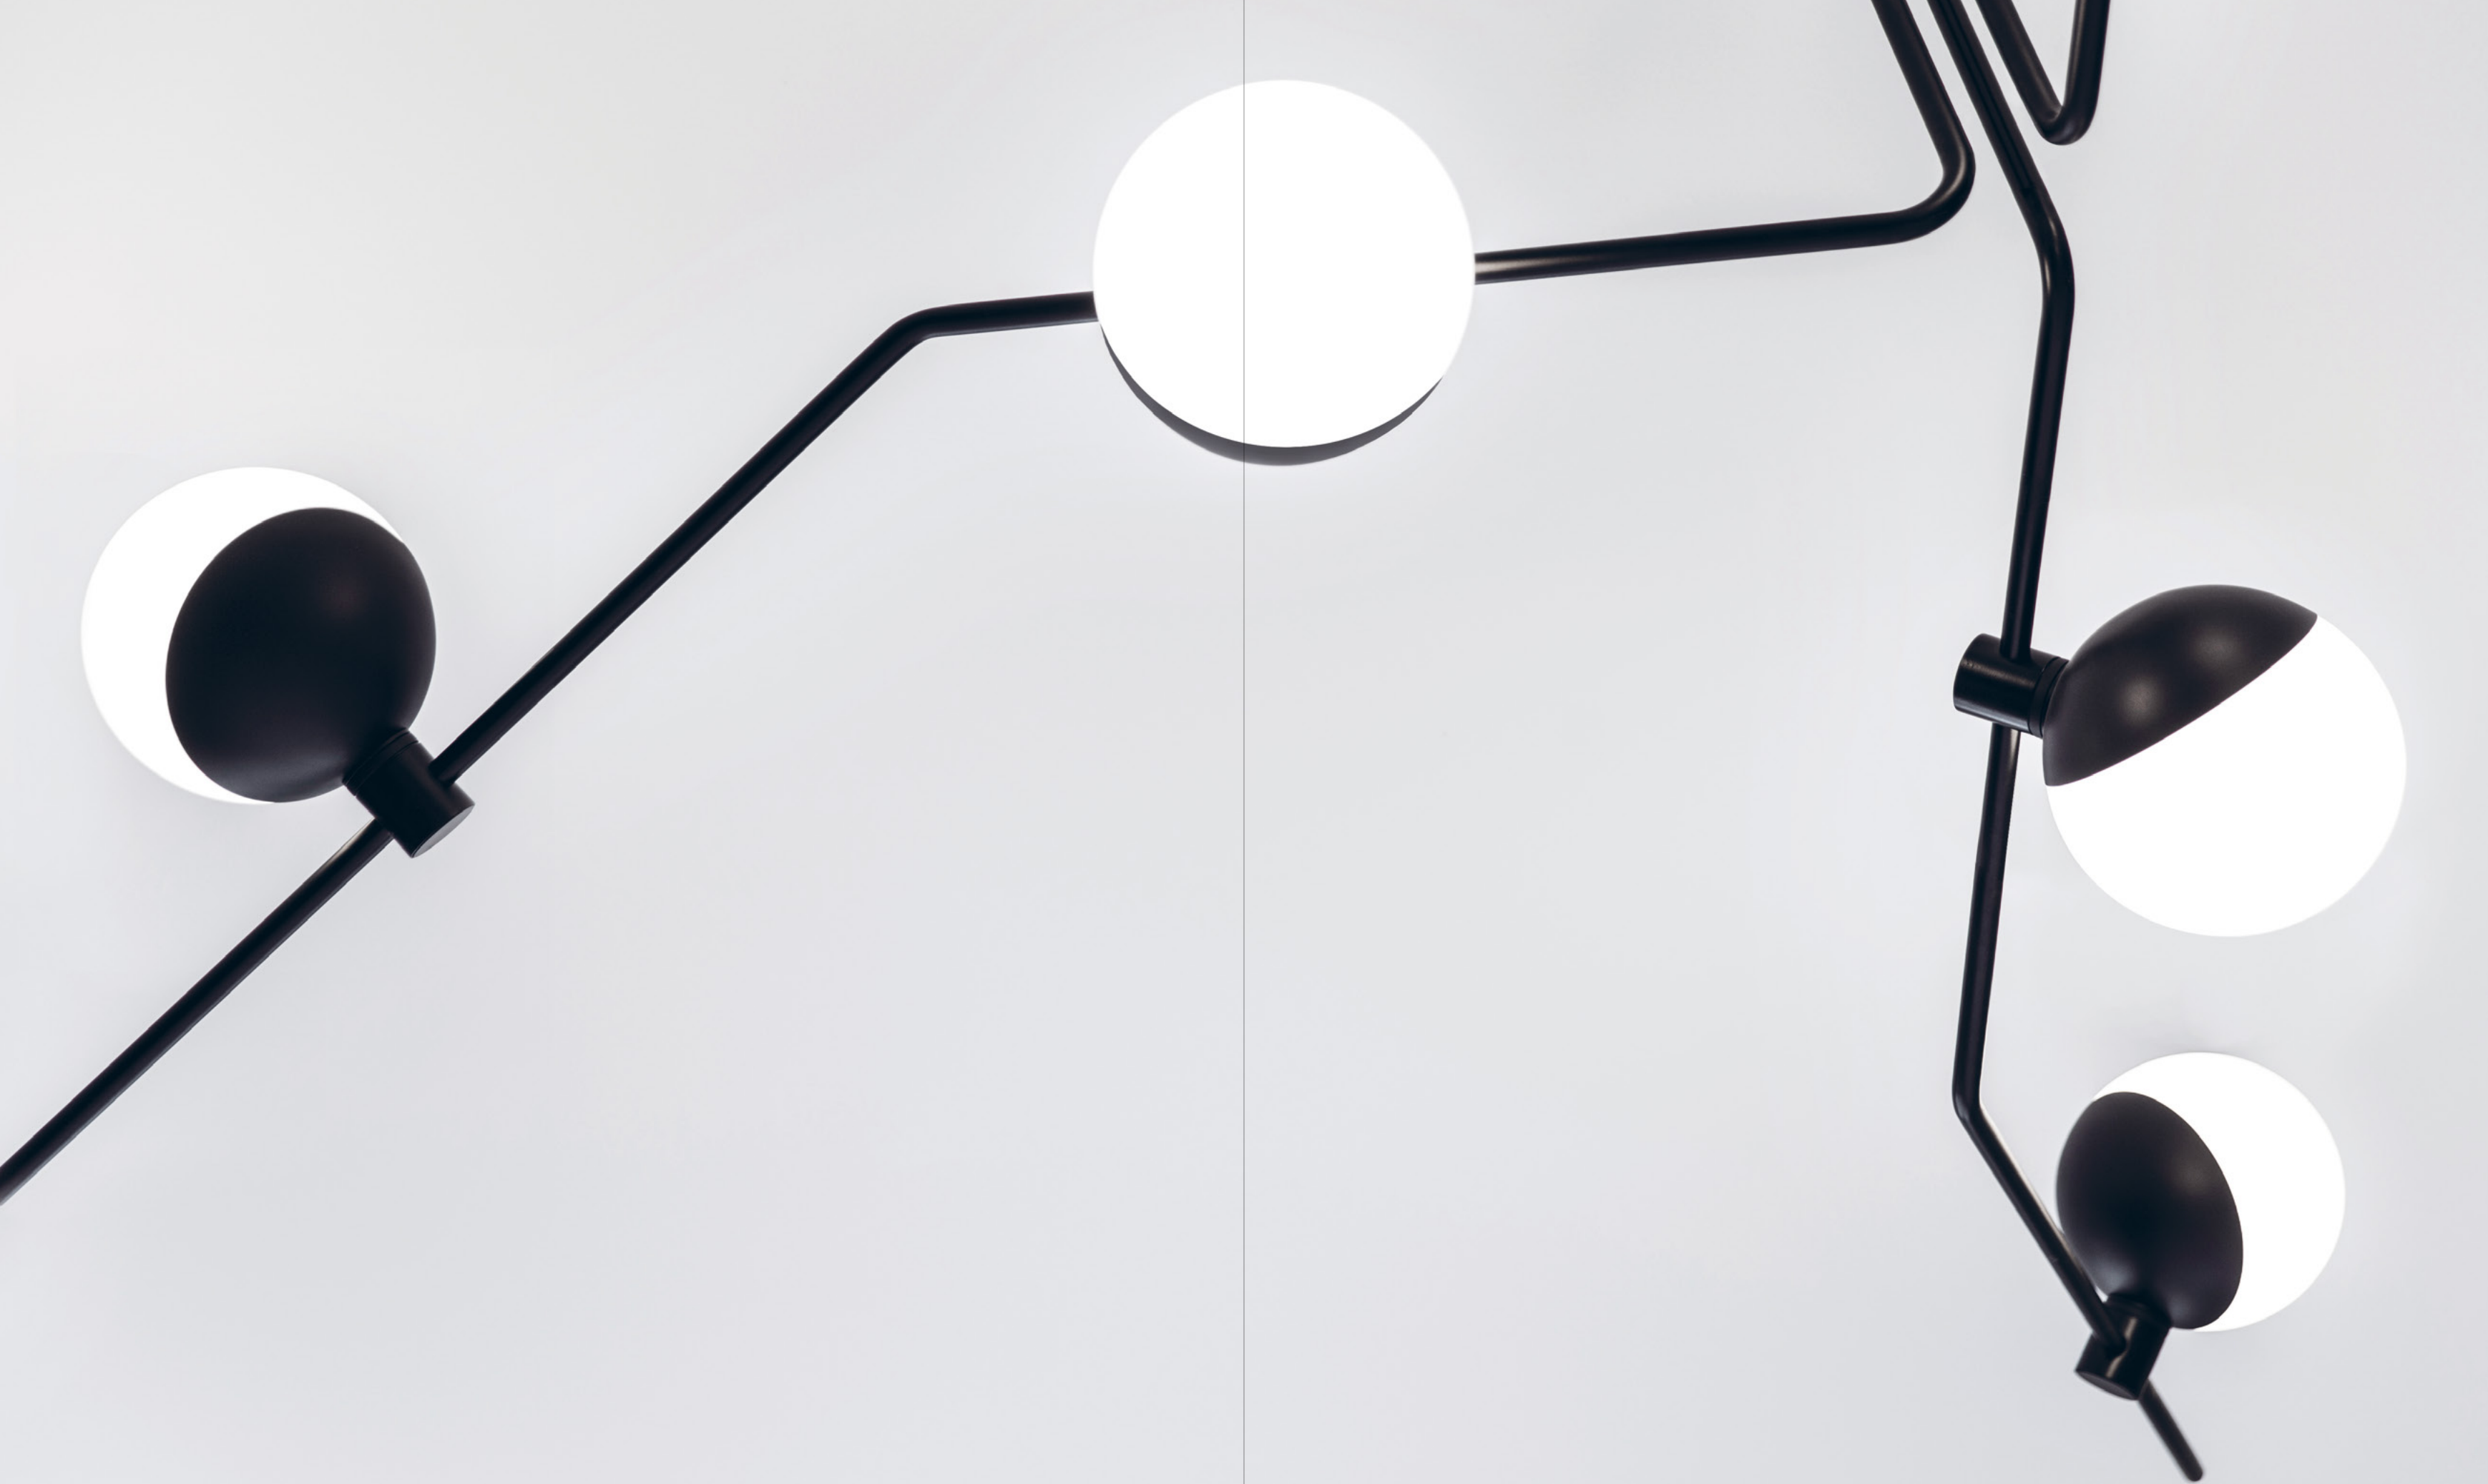

Baluna

Designing Baluna, we aimed to design light itself; the way it occupies space and affects mood. Every segment of Baluna has passed through the hands of master craftsmen who have shaped and painted the tubing and the shades, and handblown the glass. Their skilful eyes and expert touch guarantee the quality of each and every lamp. The collection is available with optional dimmer that enables maximum control over the light intensity. Finally, the triple coated satin glass opal diffuser, which can rotate around its axis infinitely, provides fine control over the ambient light.

Baluna

Pendant

Baluna

Ceiling Lamp

Baluna

Table / Wall Lamp

Ceiling Lamp

Baluna