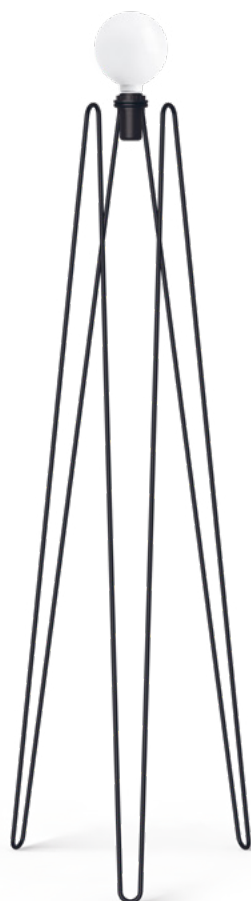

This lamp can be used as a table  
lamp, or mounted as a wall lamp.

Wall Lamp Medium  
BA-W-M

525 x 200 x 390 mm  
Sphere shade diameter 200 mm  
Removable cord length  
2500 mm (included)  
Arm rotation 135 degrees

Direct ceiling mounting

Pendant Lamp  
BA-P

Ceiling rose diameter 86 mm  
Sphere shade diameter 200 mm  
Cable 2500 mm (custom cable  
length available on request).

Steel ceiling rose (included)

Ceiling Lamp  
BA-C

200 x 200 x 1360 mm min  
200 x 200 x 2030 mm max  
Sphere shade diameter 200 mm  
Adjustable height  
1360 – 2030 mm

Removable cord length  
2500 mm (included)

# Model

Model is essentially a replication of a playful sketch in space, yet, in a way it was born out of consideration of the very material and an extreme reduction of elements from which a given object is made. Free from complications and with a “not yet finished” look, Model is a unique floor lamp. The final design is left to the customer and it depends on the choices provided by Grupa. To finish a Model, one has to choose from three different sets of steel frames in a black or white finish and various possibilities in the colour of the textile cord. The fact that the intensity of light is controlled only by the choice of bulbs means Model is free, not only from complications, but it is free, period. Model comes with a lightbulb selected by Grupa, however, everyone is free to experiment.