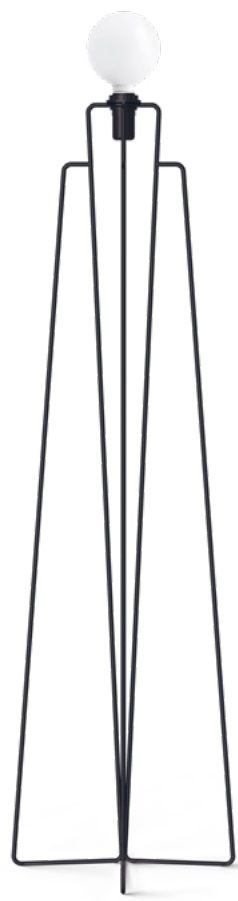

Chandelier 3  
BA-CH3

Base diameter 240 mm  
Height 700 mm  
Arm length 1185, 595 mm  
Sphere shade diameter 200 mm  
Rotating arms

Direct ceiling mounting

Chandelier 6  
BA-CH6

Base diameter 240 mm  
Height 905 mm  
Arm length 3 x 1275 mm  
Sphere shade diameter 200 mm  
Rotating arms

Direct ceiling mounting

Pendant Lamp  
BA-P

Ceiling rose diameter 86 mm  
Sphere shade diameter 200 mm  
Cable 2500 mm (custom cable  
length available on request).

Steel ceiling rose (included)

Ceiling Lamp  
BA-C

200 x 200 x 1360 mm min  
200 x 200 x 2030 mm max  
Sphere shade diameter 200 mm  
Adjustable height  
1360 – 2030 mm

Removable cord length  
2500 mm (included)

# Model

Model is essentially a replication of a playful sketch in space, yet, in a way it was born out of consideration of the very material and an extreme reduction of elements from which a given object is made. Free from complications and with a “not yet finished” look, Model is a unique floor lamp. The final design is left to the customer and it depends on the choices provided by Grupa. To finish a Model, one has to choose from three different sets of steel frames in a black or white finish and various possibilities in the colour of the textile cord. The fact that the intensity of light is controlled only by the choice of bulbs means Model is free, not only from complications, but it is free, period. Model comes with a lightbulb selected by Grupa, however, everyone is free to experiment.