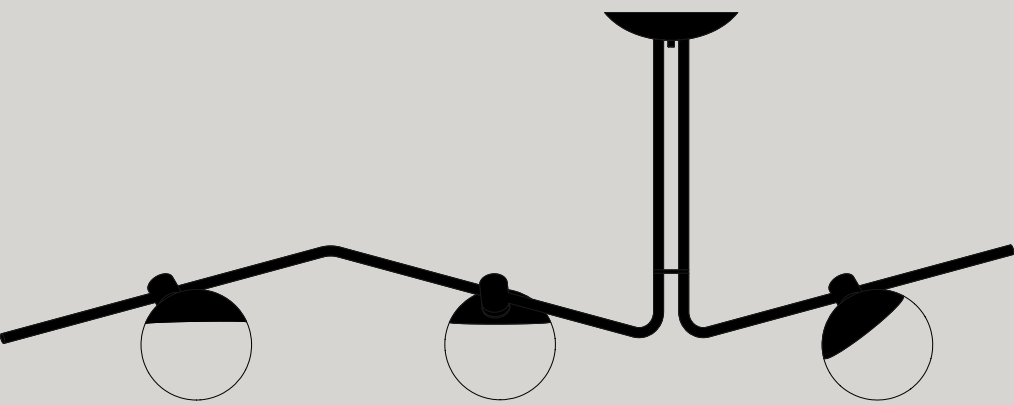

This lamp can be used as a table  
lamp, or mounted as a wall lamp.

Wall Lamp Medium  
BA-W-M

525 x 200 x 390 mm  
Sphere shade diameter 200 mm  
Removable cord length  
2500 mm (included)  
Arm rotation 135 degrees

Floor Lamp  
BA-F

380 x 380 x 1355 mm  
Sphere shade diameter 200 mm  
Non-removable cord length  
2500 mm (included)

Table Lamp  
BA-T

250 x 250 x 465 mm  
Sphere shade diameter 200 mm  
Non-removable cord length  
2000 mm (included)