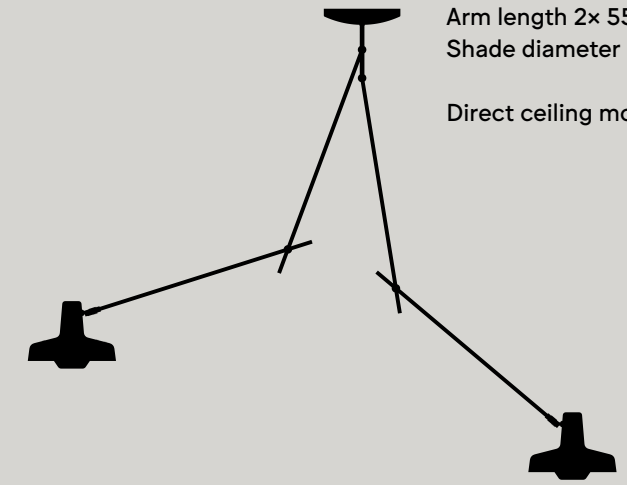

Wall Lamp 45  
AR-W-45

Base diameter 130 mm  
Base rod length 63 mm  
Arm length 700+670 mm  
Shade diameter 450 mm  
Removable cord length  
2500 mm (included)  
On/Off switch on the  
lamp base  
Arm rotation 180 degrees

Ceiling Lamp  
AR-C

Base diameter 200 mm  
Base rod length 70 mm  
Arm length 350+350 mm  
Shade diameter 228 mm

Direct ceiling mounting

Ceiling Lamp Long  
AR-C-L

Base diameter 200 mm  
Base rod length 140 mm  
Arm length 550+550 mm  
Shade diameter 228 mm

Direct ceiling mounting

Ceiling Lamp Double  
AR-C2

Base diameter 200 mm  
Base rod length 140 mm  
Arm length 2x 350+350 mm  
Shade diameter 228 mm

Direct ceiling mounting

Ceiling Lamp Long Double  
AR-C2-L