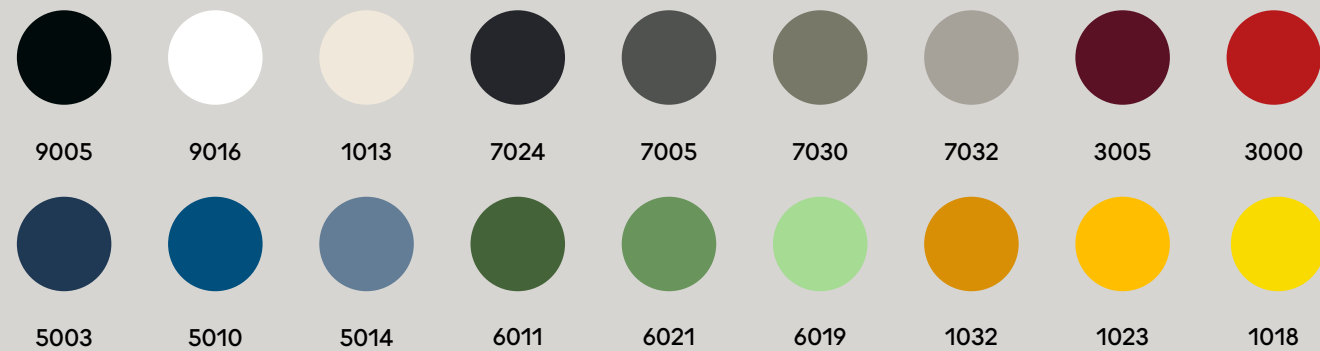

Characteristics:

Aluminium lampshade is press spun by hand. Powder coated in different matte shades. Plastic ceiling cup is included for pendant lamps.

Wall lamps include rotating arm and lamp shade, removable cord and On/Off switch on the lamp base.

Light Source:

E27 max 75W (not included).

	A ø 76 mm ø 125 mm H 94 mm		B ø 125 mm ø 185 mm H 114 mm
	C ø 185 mm ø 290 mm H 195 mm		D ø 125 mm ø 185 mm H 53 mm
	E ø 125 mm ø 317 mm H 114 mm		F ø 317 mm ø 290 mm H 53 mm

Element Colour RAL: