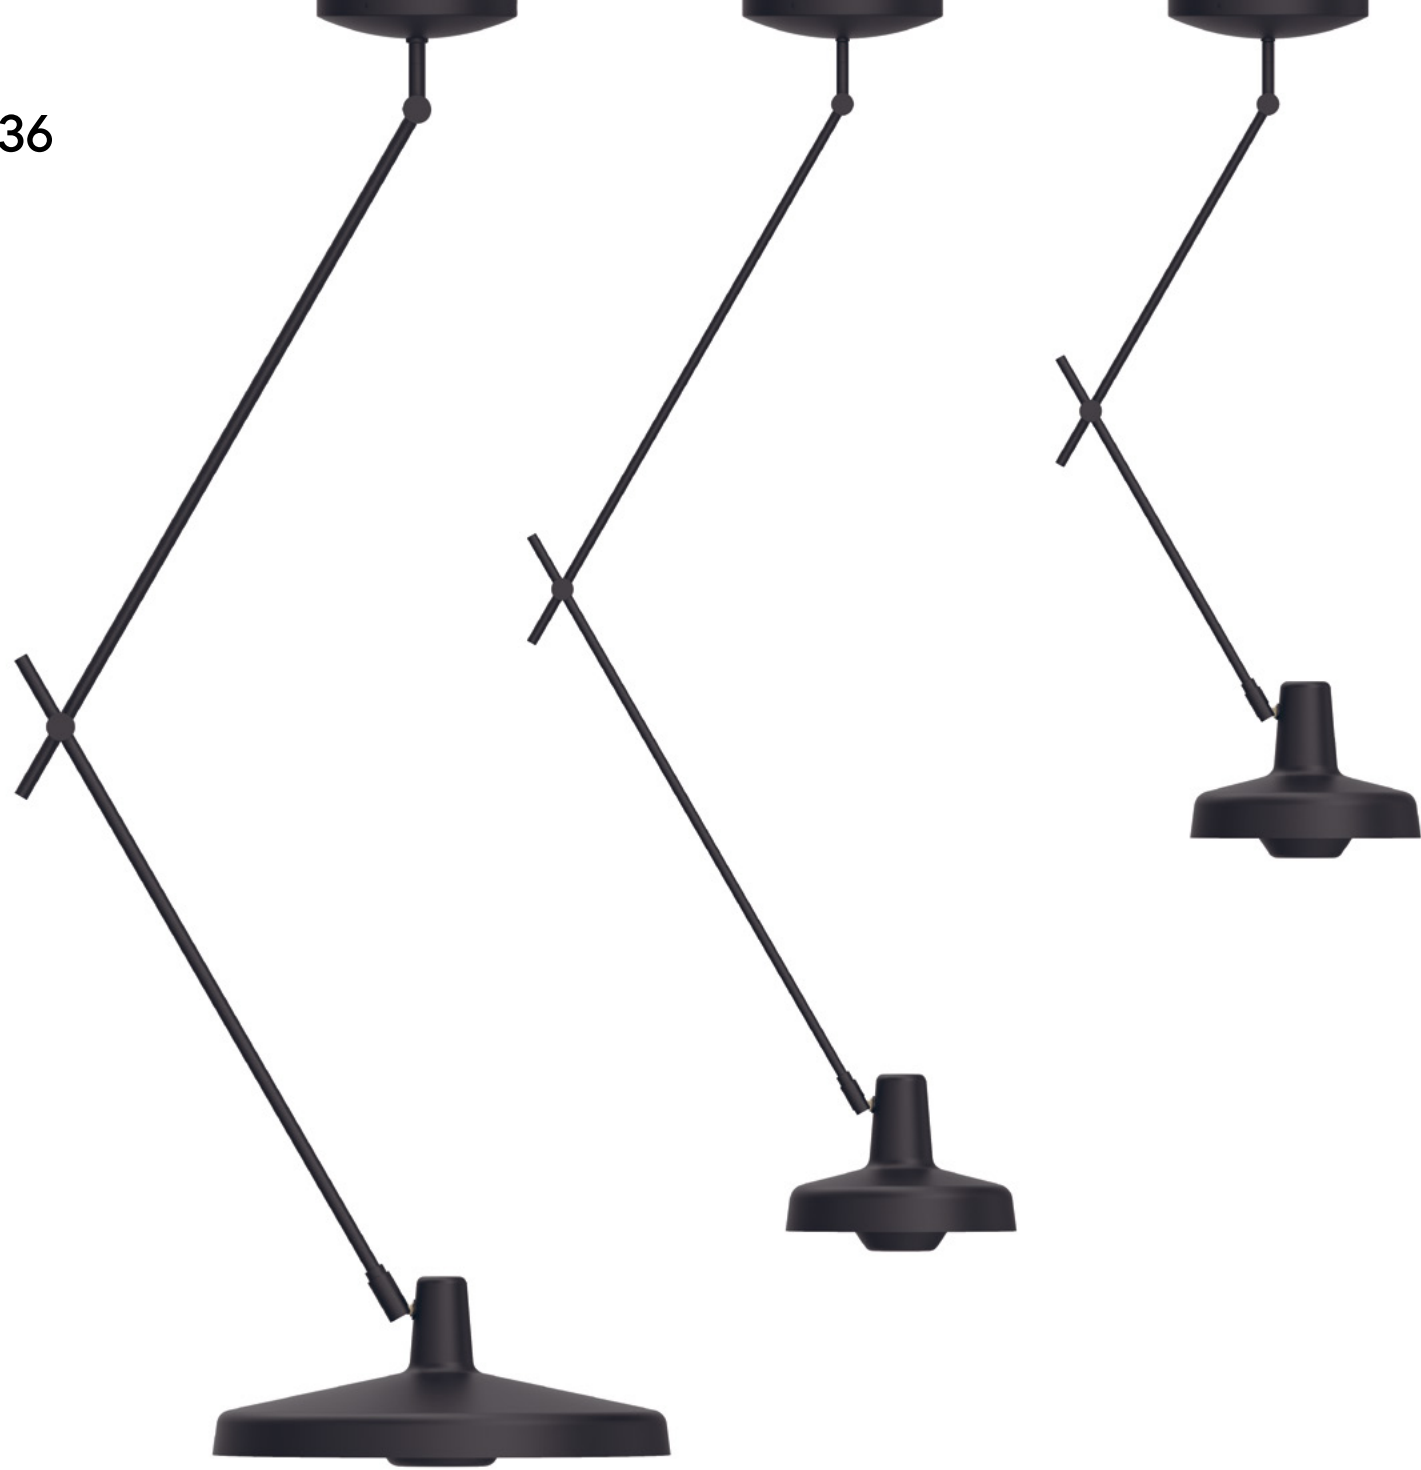

**Light Source:**  
 Dimmable LED; 5,4 W;  
 580 lm; 2700 K

LED driver with interchangeable plugs

**Wall Lamp  
 IG-W**

Base diameter 104 mm  
 Lamp height 940 mm  
 Arm length 385 mm  
 Shade diameter 104 mm  
 Removable cord length 2500 mm (included)

**Light Source:**  
 Dimmable warm white LED

**Portable Table Lamp  
 IG-PT-J**

Base diameter 80 mm  
 Lamp height 400 mm  
 Shade diameter 90 mm  
 USB-C charging cable (included)

**Light Source:**  
 Dimmable warm white LED

The collection is composed of table, floor, wall, pendant and ceiling models that come with a handmade steel body and aluminium shade in matte black or white powder coating. Arigato pendants are also available in a raw aluminium finish. Along with a 22 cm diameter lampshade throughout the collection, ceiling, wall and pendant versions are also available with 45 cm lampshades, longer arms and new bigger joints, taking regular Arigato lamps to a new level.

Arigato

Pendant Lamp 45    Pendant Lamp

Pendant Lamp 45

Arigato

Ceiling Lamp Double

Arigato

Wall Lamp Short Wall Lamp Wall Lamp Long

Wall Lamp Long