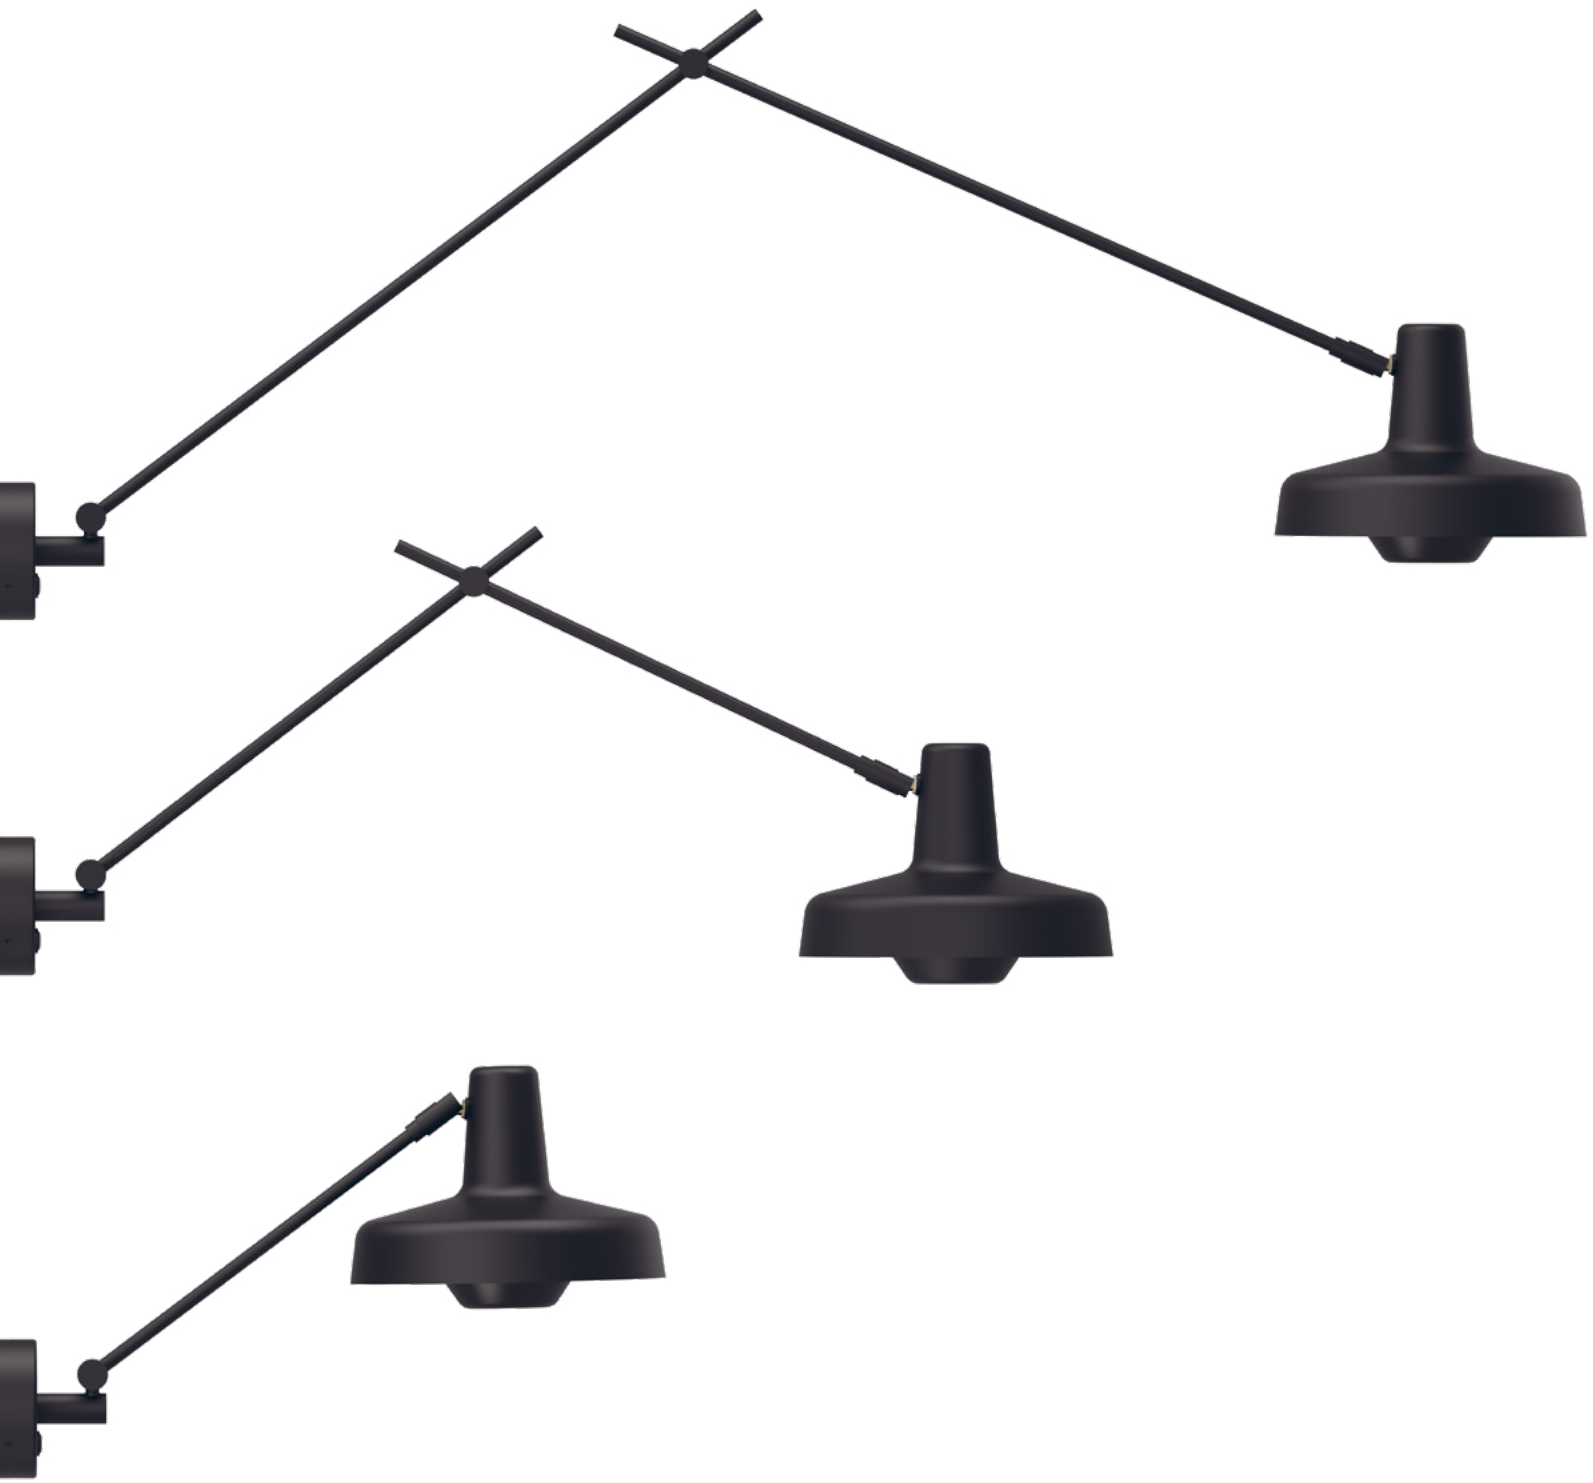

**Light Source:**  
 Dimmable LED; 5,4 W;  
 580 lm; 2700 K

LED driver with interchangeable plugs

**Wall Lamp  
 IG-W**

Base diameter 104 mm  
 Lamp height 940 mm  
 Arm length 385 mm  
 Shade diameter 104 mm  
 Removable cord length 2500 mm (included)

Arigato

Pendant Lamp 45    Pendant Lamp

Pendant Lamp 45

Arigato

Ceiling Lamp Double

Arigato

Wall Lamp Short Wall Lamp Wall Lamp Long

Wall Lamp Long

Arigato

Wall Lamp Long

Wall Lamp Short

Arigato

Wall Lamp

Arigato

Wall Lamp Double

Wall Lamp Double Long Short

Table Lamp Palace

Arigato's joint system is custom made to hide the cable. It allows you to effortlessly move the lamp with a single gesture, without turning any knobs or levers. The shade joint is made from three different materials, which makes its adjustments completely silent.