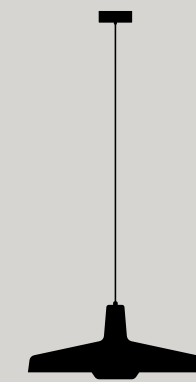

Pendant Lamp 45
AR-P-45

Ceiling rose diameter 86 mm
Shade diameter 450 mm
Cable 2500 mm (custom cable
length available on request)

Steel ceiling rose included