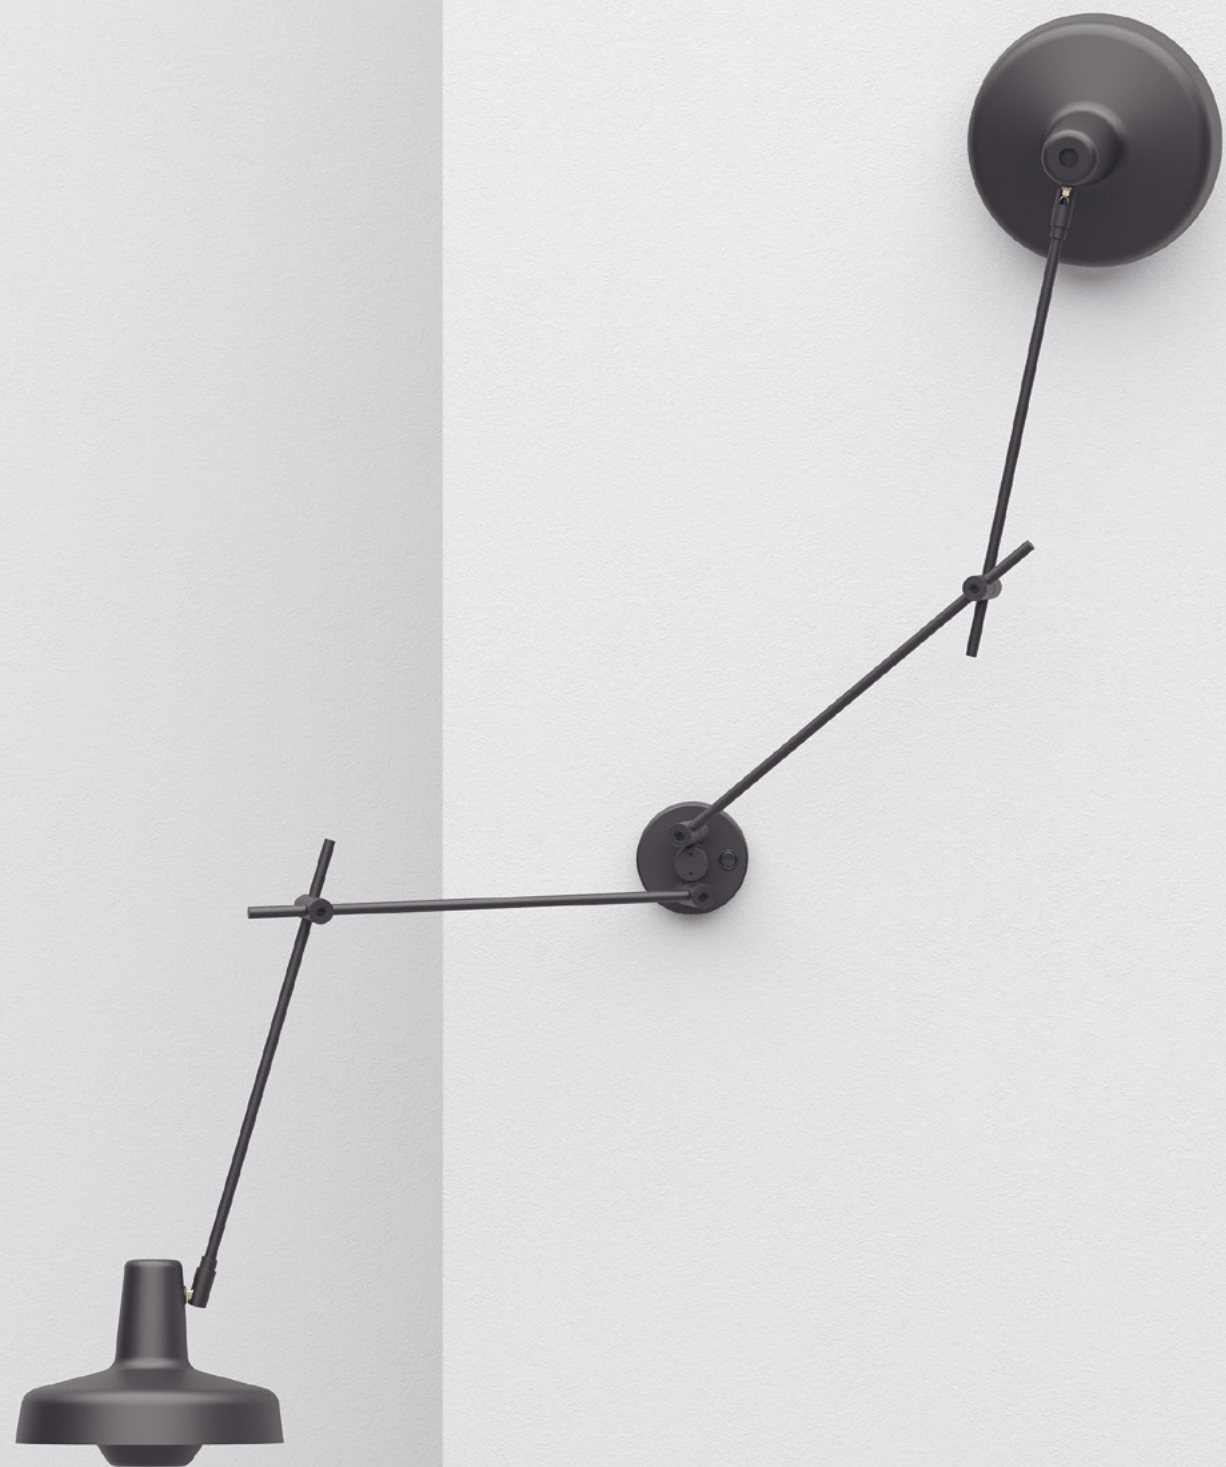

Arigato

Pendant Lamp 45    Pendant Lamp

Pendant Lamp 45

Arigato

Ceiling Lamp Double

Arigato

Wall Lamp Short Wall Lamp Wall Lamp Long

Wall Lamp Long

Arigato

Wall Lamp Long

Wall Lamp Short

Arigato

Wall Lamp

Arigato

Wall Lamp Double

Wall Lamp Double Long Short

Table Lamp Palace

Arigato's joint system is custom made to hide the cable. It allows you to effortlessly move the lamp with a single gesture, without turning any knobs or levers. The shade joint is made from three different materials, which makes its adjustments completely silent.