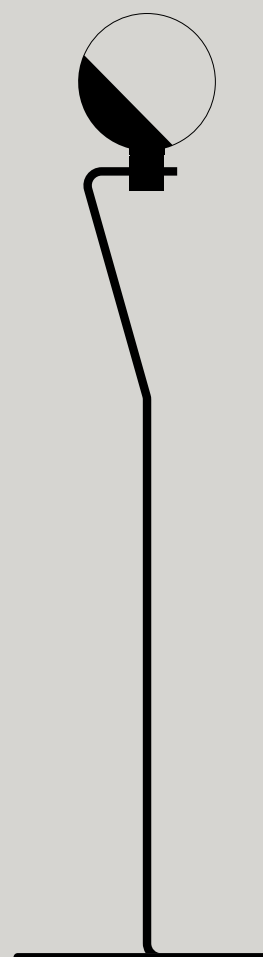

Ceiling / Wall Lamp  
BA-CW

200 x 200 x 270 mm  
Sphere shade diameter 200 mm

Cord:  
Not available, direct mounting  
only, as a wall or ceiling lamp.

Table / Wall Lamp  
BA-TW

200 x 200 x 270 mm  
Sphere shade diameter 200 mm  
Non-removable cord length  
2500 mm (included)

This lamp can be used as a table  
lamp, or mounted as a wall lamp.

Wall Lamp Medium  
BA-W-M

525 x 200 x 390 mm  
Sphere shade diameter 200 mm  
Removable cord length  
2500 mm (included)  
Arm rotation 135 degrees

Floor Lamp  
BA-F

380 x 380 x 1355 mm  
Sphere shade diameter 200 mm  
Non-removable cord length  
2500 mm (included)

Table Lamp  
BA-T

250 x 250 x 465 mm  
Sphere shade diameter 200 mm  
Non-removable cord length  
2000 mm (included)

Chandelier 3  
BA-CH3

Base diameter 240 mm  
Height 700 mm  
Arm length 1185, 595 mm  
Sphere shade diameter 200 mm  
Rotating arms

Direct ceiling mounting

Chandelier 6  
BA-CH6

Base diameter 240 mm  
Height 905 mm  
Arm length 3 x 1275 mm  
Sphere shade diameter 200 mm  
Rotating arms