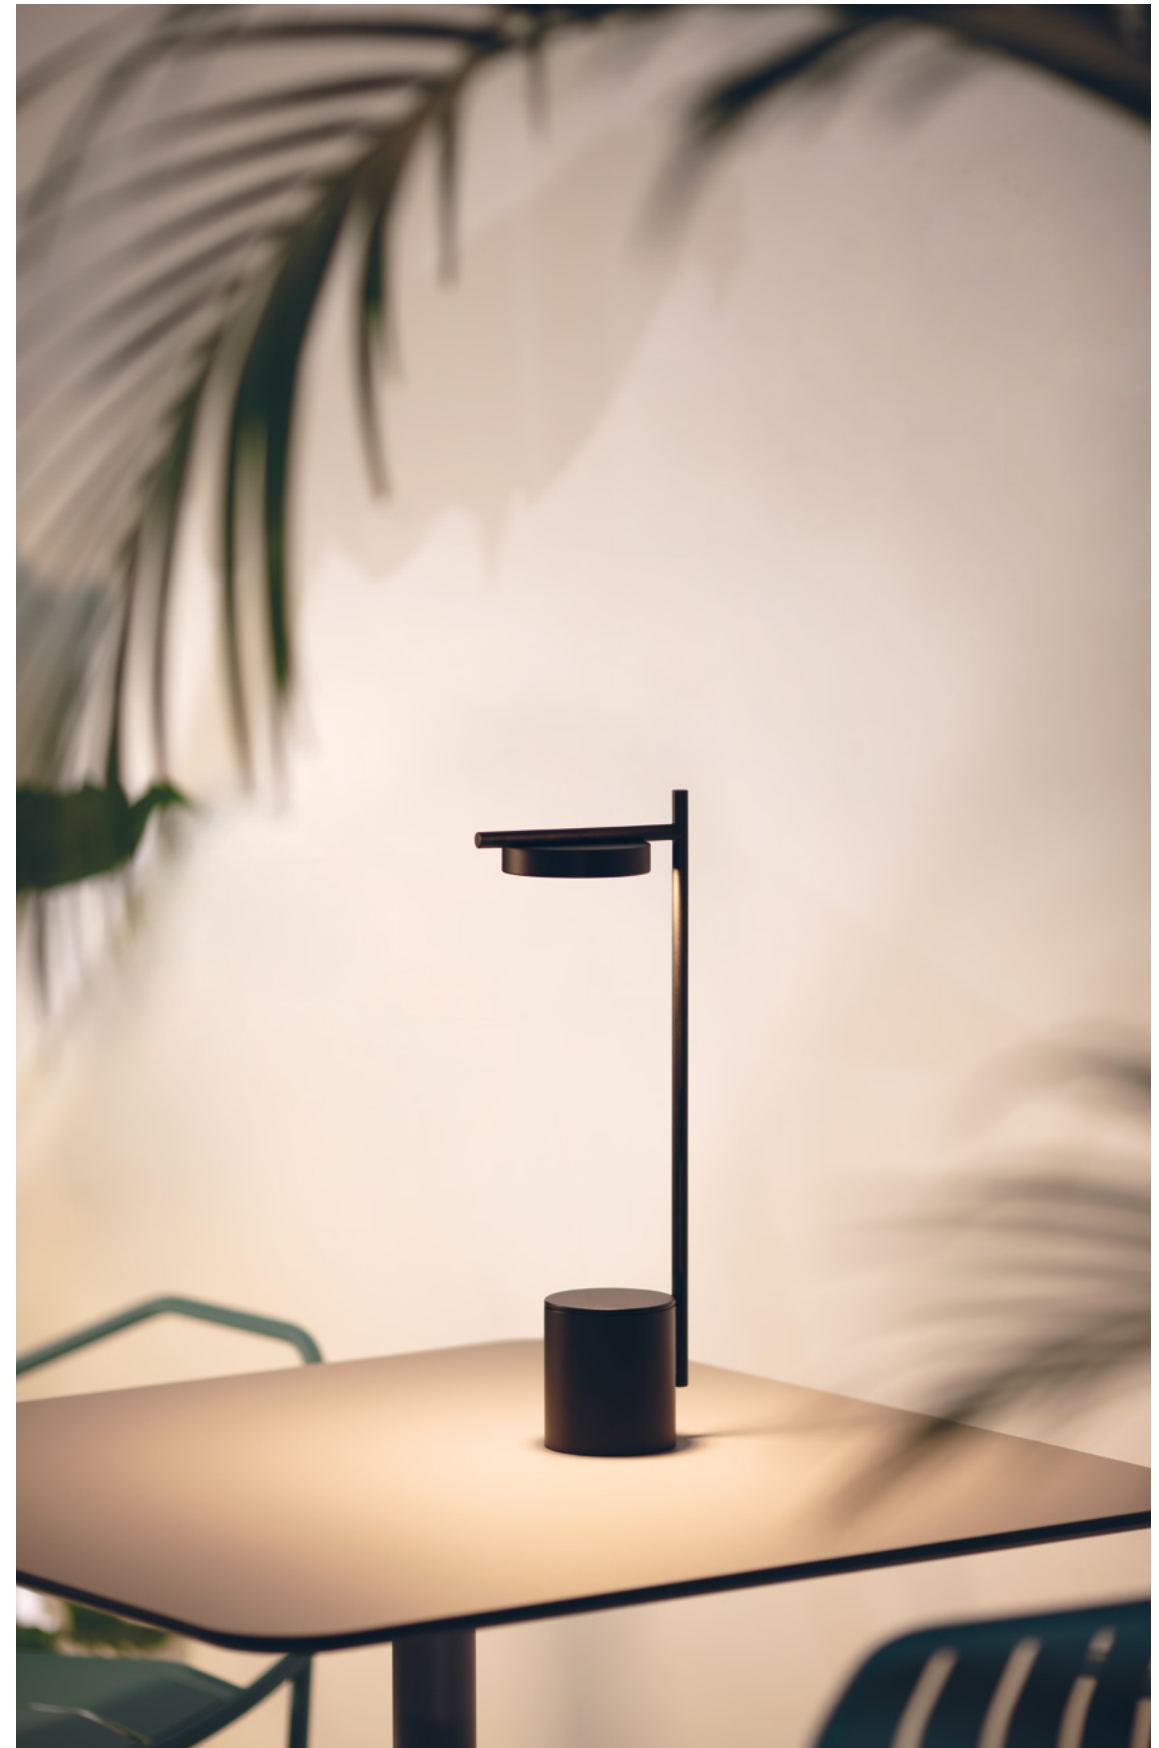

Igram	3
Arigato	29
Ili Ili	69
Baluna	93
Model	127
Dot	139

Igram

Igram, meaning “playing” in Croatian, is the word that best describes the process of creating this unique collection. Silent by stature and nature, Igram is an interplay of ambiance and function. The Igram wall lamp can do both at the same time. Facing the wall, the light only sketches the edges of the space it inhabits. Pointing towards the interior, it becomes even more functional, but stays discreet. The collection further plays with a unique multipurpose product Igram lamp + table, a floor lamp combined with a metal construction and various handcrafted tabletops.

Igram

Portable Table Lamp

Igram

Portable Table Lamp

Igram

Wall Lamp

Igram

Wall Lamp

Lamp + Table

Igram

Lamp + Table

Igram

Lamp + Table

**Characteristics:**  
 Steel body shaped, welded powder coated and assembled by hand. Lampshades and arm rotation 180 degrees. Touch dimmer integrated on the horizontal arm. Opal PMMA light diffuser.

**Light Source:**  
 Dimmable LED; 5,4 W;  
 580 lm; 2700 K

LED driver with interchangeable plugs

**Wall Lamp  
 IG-W**

Base diameter 104 mm  
 Lamp height 940 mm  
 Arm length 385 mm  
 Shade diameter 104 mm  
 Removable cord length 2500 mm (included)