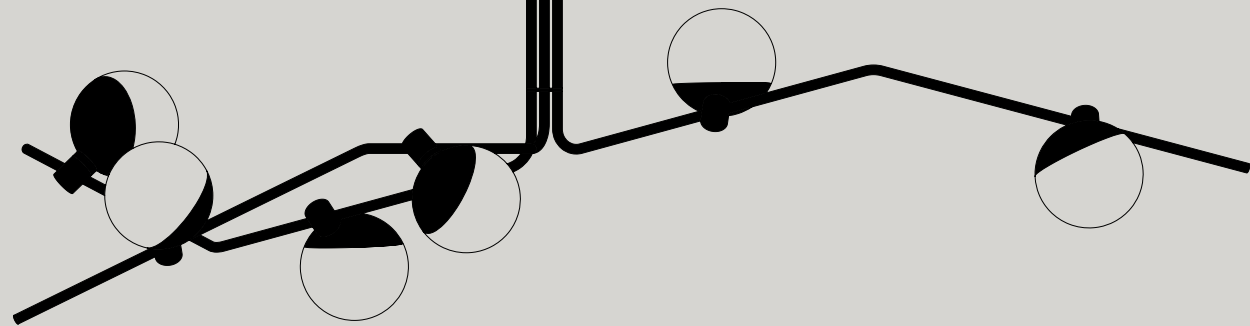

Base diameter 240 mm
Height 700 mm
Arm length 1185, 595 mm
Sphere shade diameter 200 mm
Rotating arms

Direct ceiling mounting

Chandelier 6
BA-CH6

Base diameter 240 mm
Height 905 mm
Arm length 3 x 1275 mm
Sphere shade diameter 200 mm
Rotating arms

Direct ceiling mounting