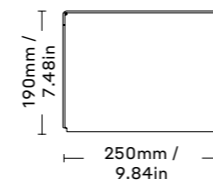

Nichlas B. Andersen
2013, Denmark

2mm powdercoated steel

Nichlas B. Andersen
2017, Denmark

2mm powdercoated steel

SMALL 50 cm 2-3 pairs of shoes
MEDIUM 100 cm 4-5 pairs of shoes
LARGE 150 cm 6-7 pairs of shoes

Nichlas B. Andersen
2013, Denmark

2mm powdercoated steel

Nichlas B. Andersen
2013, Denmark

2mm powdercoated steel