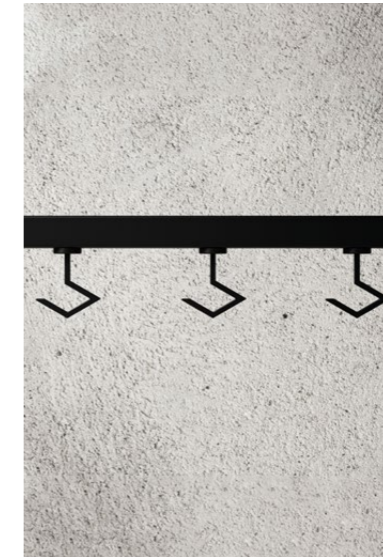

BLACK 700111B

MAGHOOK™