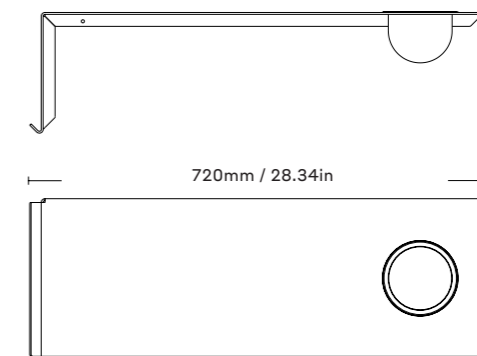

Nichlas B. Andersen
2017, Denmark

2mm powdercoated steel

SMALL 50 cm 2-3 pairs of shoes
MEDIUM 100 cm 4-5 pairs of shoes
LARGE 150 cm 6-7 pairs of shoes

SHELVE01
BLACK / WHITE

BLACK 300105BR
WHITE 300105WR

Nichlas B. Andersen
2013, Denmark

2mm powdercoated steel

SHELVE01 W. BOWL
BLACK / WHITE

BLACK 300106BL
WHITE 300106WL

Nichlas B. Andersen
2013, Denmark

2mm powdercoated steel

HANGSYS SMALL

BLACK SMALL 800112