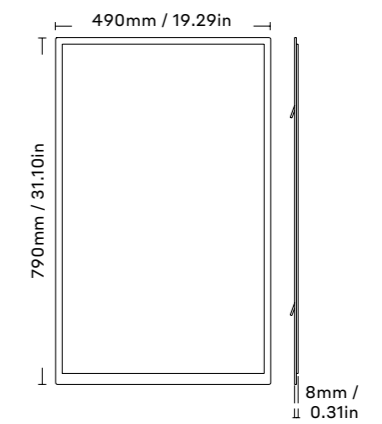

Nichlas B. Andersen
2018, Denmark

4mm powdercoated stainless steel and 8mm tempered glass