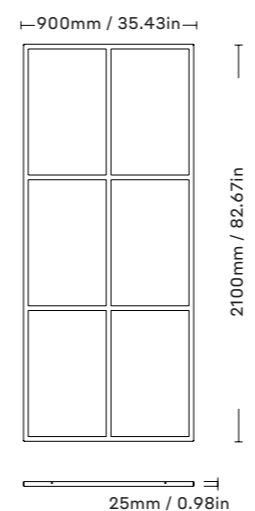

BLACK 500105B
WHITE 500105W

Nichlas B. Andersen
2016, Denmark

3mm powdercoated steel

ELEMENT

BLACK 100111

Nichlas B. Andersen
2018, Denmark

2mm powdercoated steel

ELEMENT SPACER