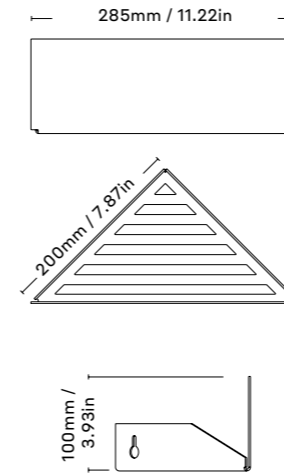

BLACK L100109
WHITE L100109W

Nichlas B. Andersen
2018, Denmark

2mm powdercoated
stainless steel