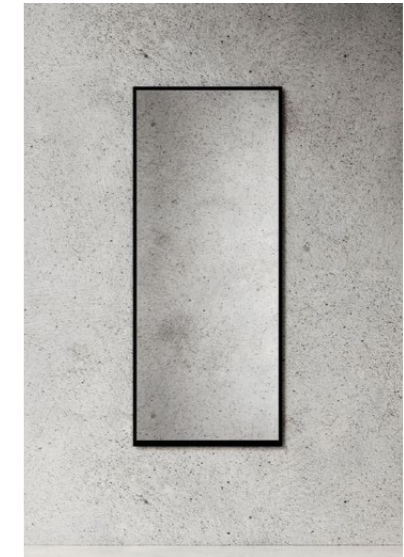

Nichlas B. Andersen
2013, Denmark

6mm powdercoated steel/
Neodyme magnet pullforce 7.5kg

MAGHOOK™

BLACK 700111B

Nichlas B. Andersen
2013, Denmark

6mm powdercoated steel/
Neodyme magnet pullforce 7.5kg

MIRROR LARGE
BLACK / WHITE