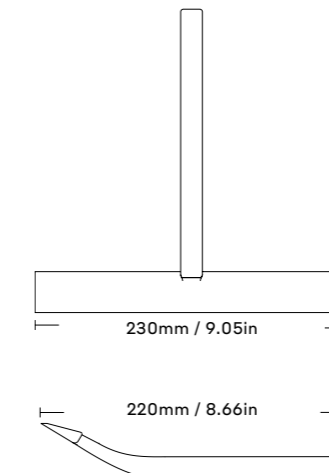

BLACK L100106

Nichlas B. Andersen
2018, Denmark

High quality silicone
coated steel handle