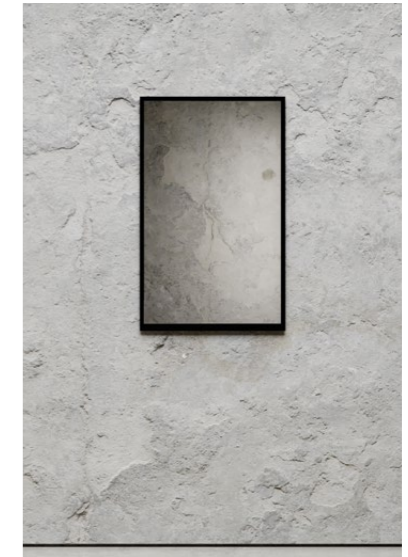

4mm powdercoated stainless steel and 8mm tempered glass

TOILET BRUSH
BLACK / WHITE

BLACK L100112
WHITE L100112W

Nichlas B. Andersen
2019, Denmark

3mm powdercoated steel + frosted glass

MIRROR SMALL
BLACK / WHITE