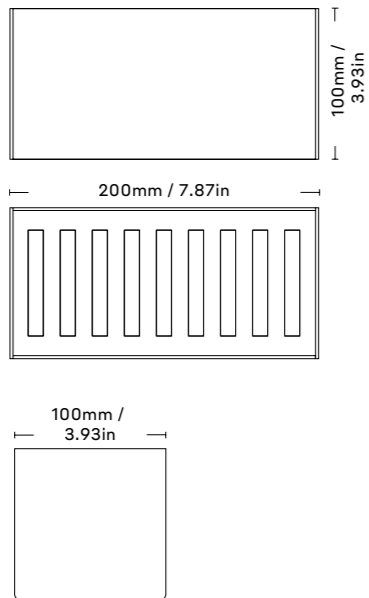

CLOCKWISE FROM TOP LEFT
Towel Hanger Black;
NICHBA Mirror Large, Black.

BATH SHELF 20
BLACK / WHITE

BLACK L100104
WHITE L100104W

Nichlas B. Andersen
2018, Denmark

2mm powdercoated
stainless steel

BATH SHELF 40
BLACK / WHITE