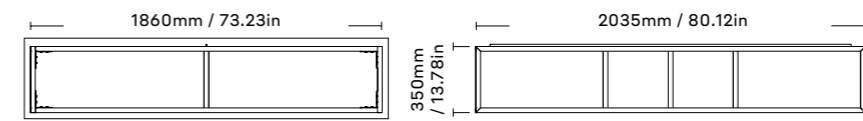

BLACK 100113
Nichlas B. Andersen
2018, Denmark
Powdercoated steel
square tubes