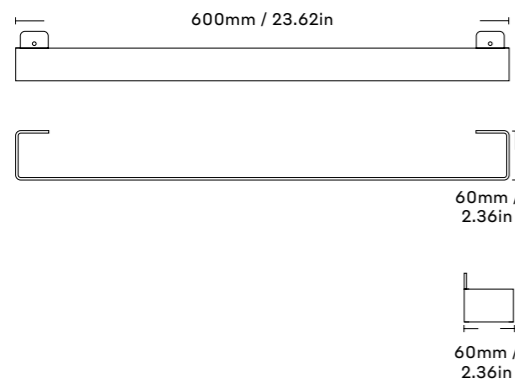

Nichlas B. Andersen
2018, Denmark

3mm powdercoated steel

Nichlas B. Andersen
2019, Denmark

3mm powdercoated steel

Nichlas B. Andersen
2018, Denmark

3mm powdercoated steel

Nichlas B. Andersen
2018, Denmark

4mm powdercoated stainless steel and 8mm tempered glass

Nichlas B. Andersen
2019, Denmark

3mm powdercoated steel + frosted glass

Nichlas B. Andersen
2018, Denmark

4mm powdercoated stainless steel and 8mm tempered glass