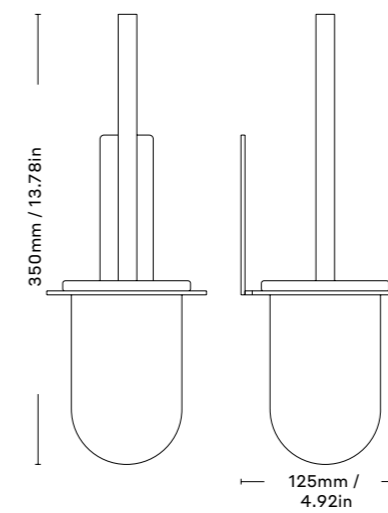

4mm powdercoated stainless steel and 8mm tempered glass

TOILET BRUSH
BLACK / WHITE

BLACK L100112
WHITE L100112W

Nichlas B. Andersen
2019, Denmark

3mm powdercoated steel + frosted glass

MIRROR SMALL
BLACK / WHITE