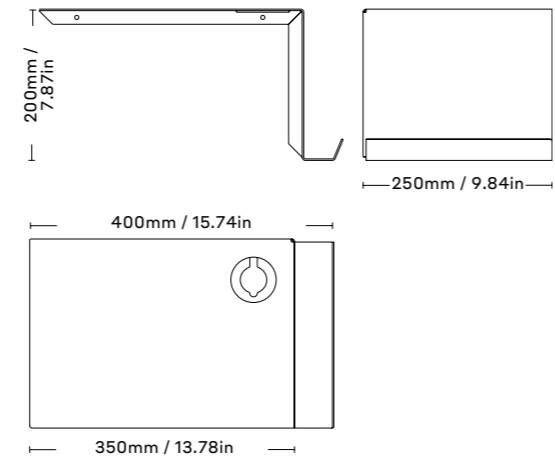

BLACK 400108BL
WHITE 400108WL

Nichlas B. Andersen
2013, Denmark

2mm powdercoated steel

BLACK 400108BR
WHITE 400108WR

Nichlas B. Andersen
2013, Denmark

2mm powdercoated steel

BLACK 400107BL
WHITE 400107WL

Nichlas B. Andersen
2013, Denmark

2mm powdercoated steel

BLACK 400107BR
WHITE 400107WR

Nichlas B. Andersen
2013, Denmark

2mm powdercoated steel