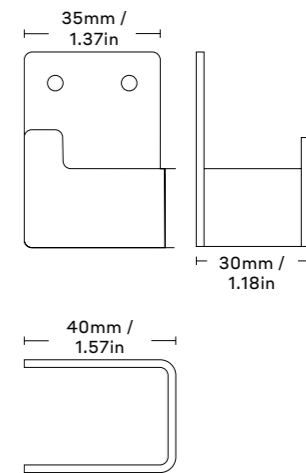

BLACK L100104
WHITE L100104W

Nichlas B. Andersen
2018, Denmark

2mm powdercoated
stainless steel

BLACK L100105
WHITE L100105W

Nichlas B. Andersen
2018, Denmark

2mm powdercoated
stainless steel

BLACK L100109
WHITE L100109W

Nichlas B. Andersen
2018, Denmark

2mm powdercoated
stainless steel

BLACK L100106

Nichlas B. Andersen
2018, Denmark

High quality silicone
coated steel handle

BLACK L100103
WHITE L100103W

Nichlas B. Andersen
2018, Denmark

3mm powdercoated steel