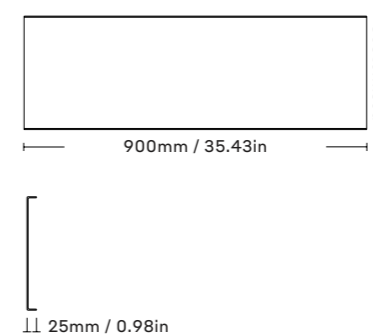

Nichlas B. Andersen
2019, Denmark

2mm powdercoated steel

Nichlas B. Andersen
2019, Denmark

2mm powdercoated steel

Nichlas B. Andersen
2016, Denmark

3mm powdercoated steel

Nichlas B. Andersen
2018, Denmark

2mm powdercoated steel

Nichlas B. Andersen
2018, Denmark

2mm powdercoated steel