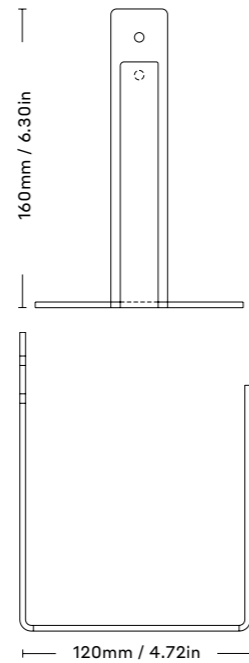

Nichlas B. Andersen
2018, Denmark

3mm powdercoated steel

Nichlas B. Andersen
2019, Denmark

3mm powdercoated steel

Nichlas B. Andersen
2018, Denmark

3mm powdercoated steel

Nichlas B. Andersen
2018, Denmark

4mm powdercoated stainless steel and 8mm tempered glass

Nichlas B. Andersen
2019, Denmark

3mm powdercoated steel + frosted glass

Nichlas B. Andersen
2018, Denmark

4mm powdercoated stainless steel and 8mm tempered glass