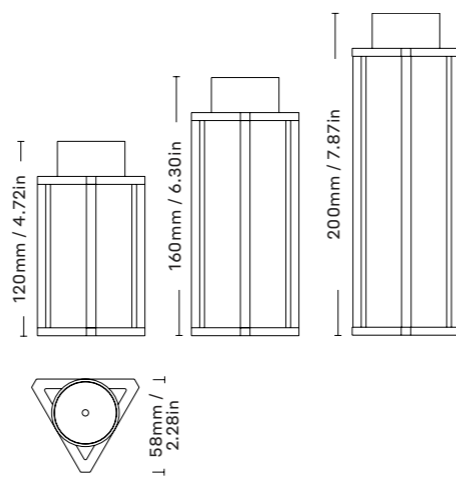

BATHROOM
BEDROOM
ENTRANCE / WARDROBE
OFFICE / ACCESSORIES

NICHBA-DESIGN.DK