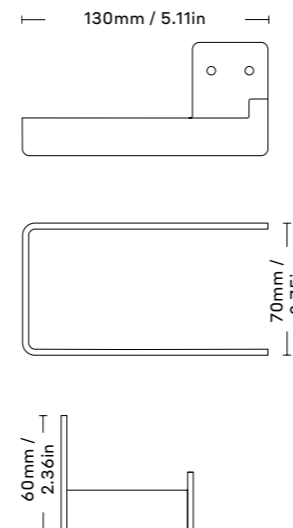

3mm powdercoated steel

TOILET PAPER HOLDER
BLACK / WHITE

BLACK L100101
WHITE L100101W

Nichlas B. Andersen
2018, Denmark

3mm powdercoated steel

SHOWER WALL

BLACK 100112

Nichlas B. Andersen
2018, Denmark