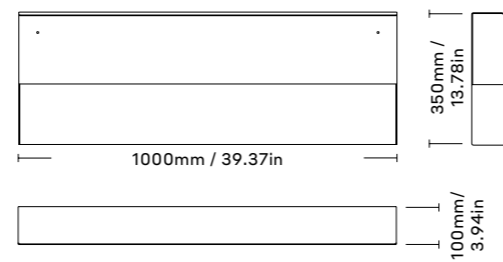

Nichlas B. Andersen
2017, Denmark

2mm powdercoated steel

SMALL 50 cm 2-3 pairs of shoes
MEDIUM 100 cm 4-5 pairs of shoes
LARGE 150 cm 6-7 pairs of shoes

SHELVE01
BLACK / WHITE

BLACK 300105BR
WHITE 300105WR