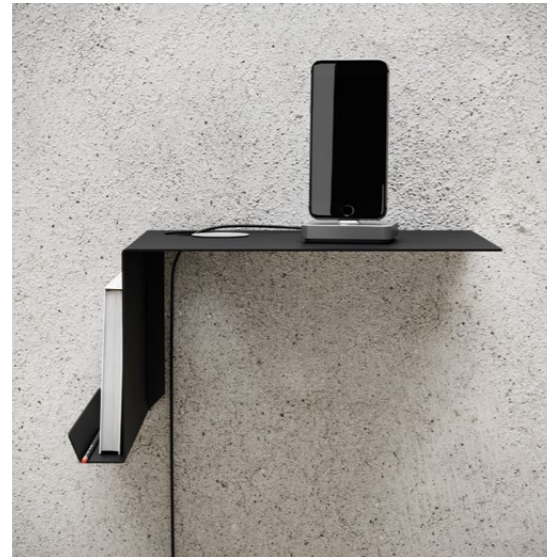

SHELVE02 BLACK W FELT LEFT™
BLACK / WHITE

BLACK 400108BL
WHITE 400108WL

Nichlas B. Andersen
2013, Denmark

2mm powdercoated steel