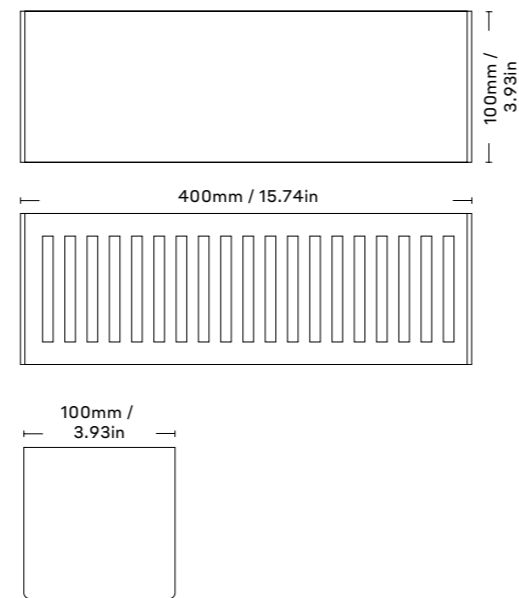

BLACK L100105
WHITE L100105W

Nichlas B. Andersen
2018, Denmark

2mm powdercoated
stainless steel