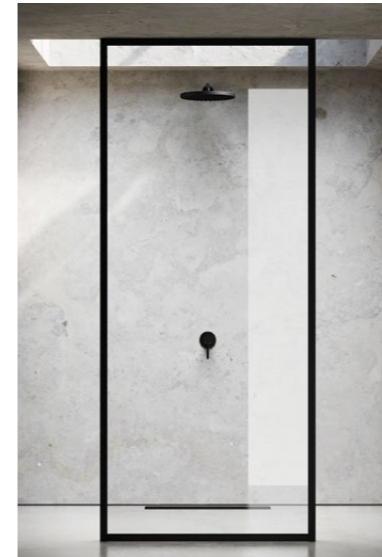

3mm powdercoated steel

TOILET PAPER HOLDER
BLACK / WHITE

BLACK L100101
WHITE L100101W

Nichlas B. Andersen
2018, Denmark

3mm powdercoated steel

SHOWER WALL

BLACK 100112

Nichlas B. Andersen
2018, Denmark