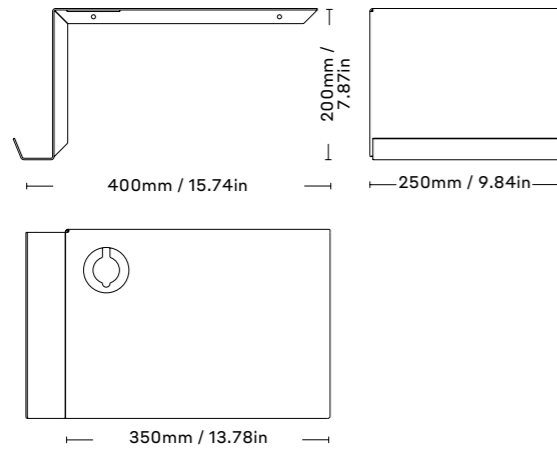

SHELVE02 BLACK W FELT RIGHT™
DETAIL