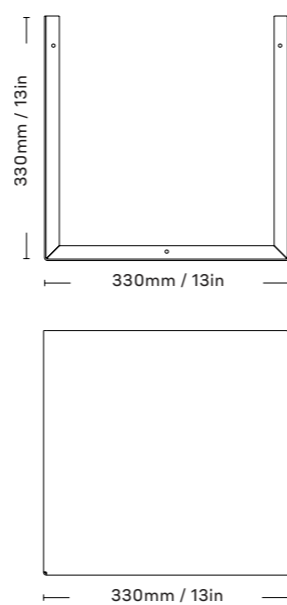

Nichlas B. Andersen
2019, Denmark

2mm powdercoated steel

Nichlas B. Andersen
2019, Denmark

2mm powdercoated steel

Nichlas B. Andersen
2016, Denmark

3mm powdercoated steel

Nichlas B. Andersen
2018, Denmark

2mm powdercoated steel

Nichlas B. Andersen
2018, Denmark

2mm powdercoated steel