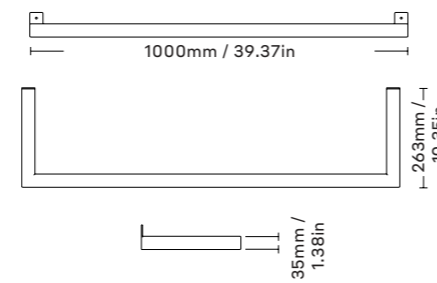

Nichlas B. Andersen
2013, Denmark

35x35mm powdercoated
squaretube steel

Nichlas B. Andersen
2017, Denmark

2mm powdercoated steel

Nichlas B. Andersen
2013, Denmark

6mm powdercoated steel/
Neodyme magnet pullforce 7.5kg

Nichlas B. Andersen
2013, Denmark

6mm powdercoated steel/
Neodyme magnet pullforce 7.5kg

Nichlas B. Andersen
2018, Denmark

4mm powdercoated stainless
steel and 8mm tempered glass