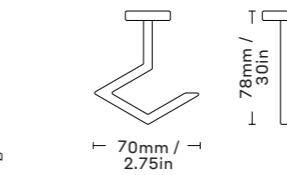

Nichlas B. Andersen
2013, Denmark

6mm powdercoated steel/
Neodyme magnet pullforce 7.5kg

MAGHOOK™

BLACK 700111B

Nichlas B. Andersen
2013, Denmark

6mm powdercoated steel/
Neodyme magnet pullforce 7.5kg

MIRROR LARGE
BLACK / WHITE