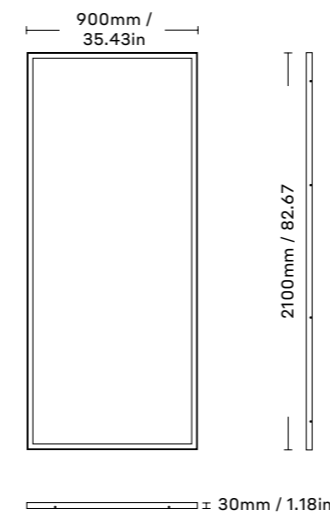

Nichlas B. Andersen
2018, Denmark

4mm powdercoated stainless steel and 8mm tempered glass