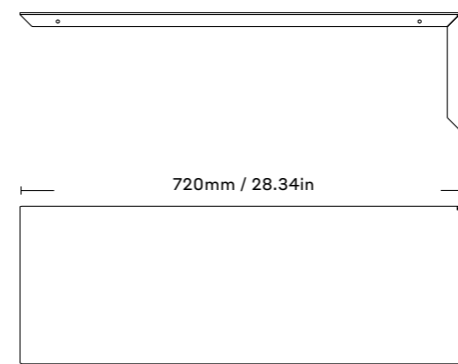

Nichlas B. Andersen
2013, Denmark

2mm powdercoated steel

Nichlas B. Andersen
2017, Denmark

2mm powdercoated steel

SMALL 50 cm 2-3 pairs of shoes
MEDIUM 100 cm 4-5 pairs of shoes
LARGE 150 cm 6-7 pairs of shoes

Nichlas B. Andersen
2013, Denmark

2mm powdercoated steel

Nichlas B. Andersen
2013, Denmark

2mm powdercoated steel