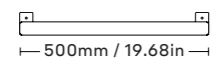

Nichlas B. Andersen
2013, Denmark

35x35mm powdercoated
squaretube steel