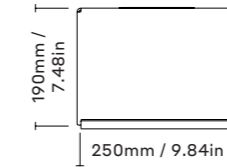

Nichlas B. Andersen
2017, Denmark

2mm powdercoated steel

SMALL 50 cm 2-3 pairs of shoes
MEDIUM 100 cm 4-5 pairs of shoes
LARGE 150 cm 6-7 pairs of shoes

SHELVE01
BLACK / WHITE

BLACK 300105BR
WHITE 300105WR

Nichlas B. Andersen
2013, Denmark

2mm powdercoated steel

SHELVE01 W. BOWL
BLACK / WHITE

BLACK 300106BL
WHITE 300106WL

Nichlas B. Andersen
2013, Denmark

2mm powdercoated steel

HANGSYS SMALL

BLACK SMALL 800112