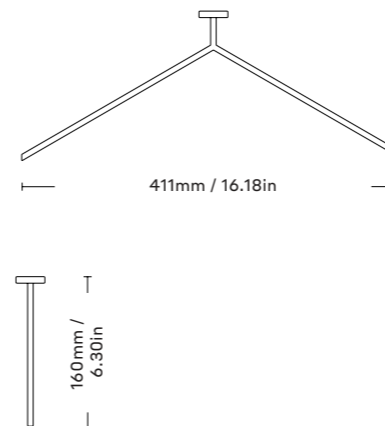

Nichlas B. Andersen
2013, Denmark

6mm powdercoated steel/
Neodyme magnet pullforce 7.5kg