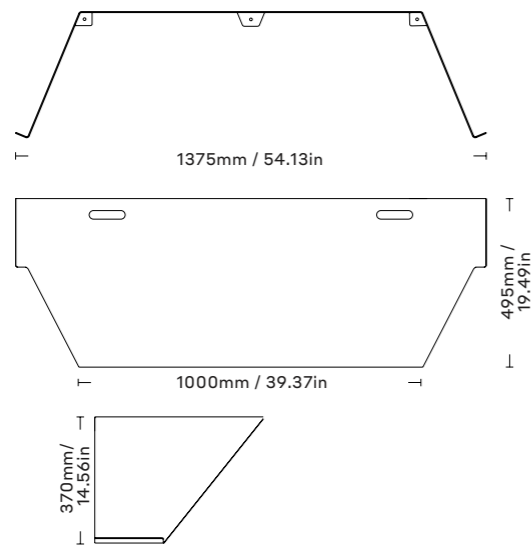

BLACK 200111

Nichlas B. Andersen
2018, Denmark

2mm powdercoated steel

DESK 01

BLACK 500109B
WHITE 500109W

Nichlas B. Andersen
2013, Denmark

6mm powdercoated aluminum

BUILD MY LIGHT SET™
BLACK / WHITE