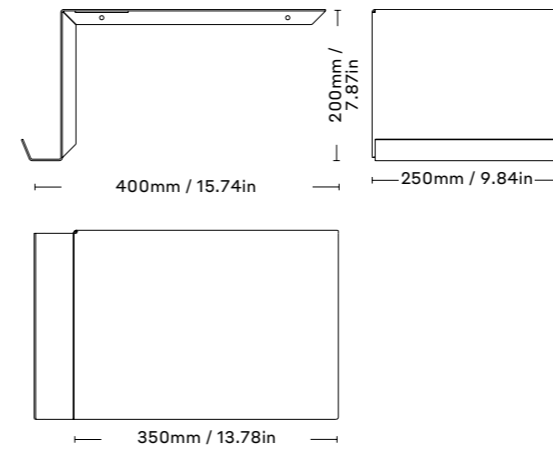

2mm powdercoated steel

SHELVE02 BLACK LEFT™
BLACK / WHITE

BLACK 400107BL
WHITE 400107WL

Nichlas B. Andersen
2013, Denmark

2mm powdercoated steel

SHELVE02 BLACK RIGHT™
BLACK / WHITE

BLACK 400107BR
WHITE 400107WR