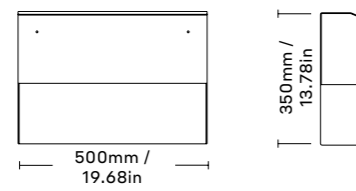

HANGSYS SMALL