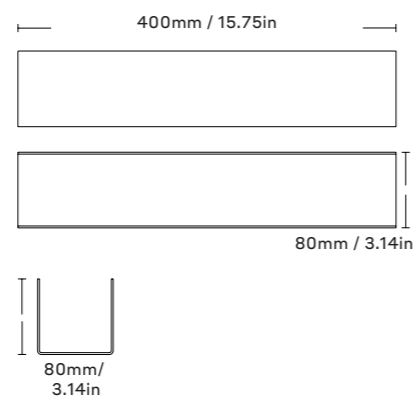

BLACK L100108
WHITE L100108W

Nichlas B. Andersen
2019, Denmark

2mm powdercoated steel

NICHBA SHELF U40
BLACK / WHITE

BLACK L100107
WHITE L100107W

Nichlas B. Andersen
2019, Denmark

2mm powdercoated steel

U-SHELVE
BLACK / WHITE