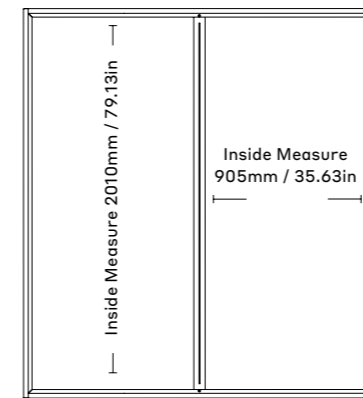

Nichlas B. Andersen
2013, Denmark

2mm powdercoated steel

SHELVE02 BLACK W FELT RIGHT™
DETAIL

BED FRAME

BLACK 100113
 Nichlas B. Andersen
 2018, Denmark
 Powdercoated steel
 square tubes

CLOCKWISE FROM TOP LEFT