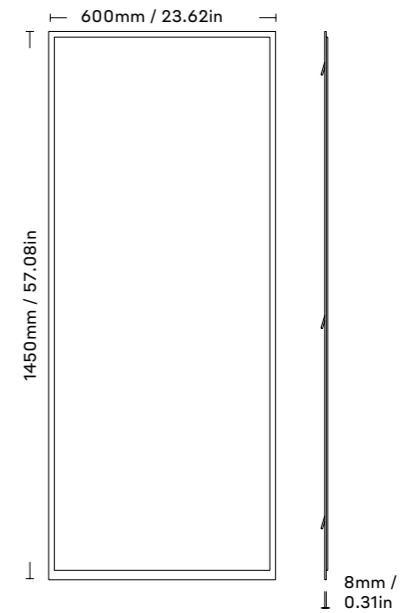

CLOCKWISE FROM TOP LEFT

Nichlas B. Andersen
2018, Denmark

4mm powdercoated stainless
steel and 8mm tempered glass