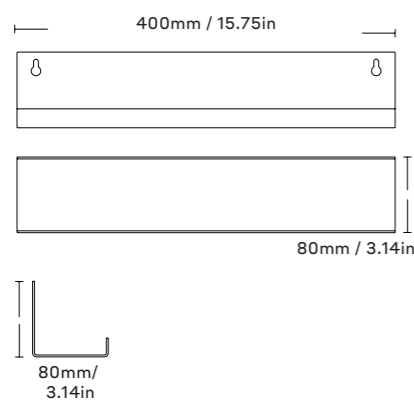

Nichlas B. Andersen
2019, Denmark

2mm powdercoated steel

Nichlas B. Andersen
2019, Denmark

2mm powdercoated steel

Nichlas B. Andersen
2016, Denmark

3mm powdercoated steel

Nichlas B. Andersen
2018, Denmark

2mm powdercoated steel

Nichlas B. Andersen
2018, Denmark

2mm powdercoated steel