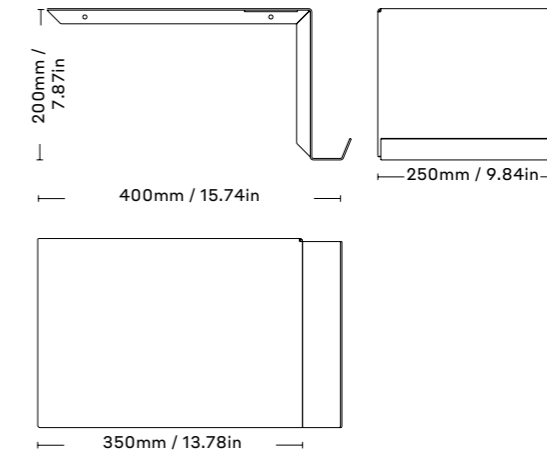

BLACK 400108BL
WHITE 400108WL

Nichlas B. Andersen
2013, Denmark

2mm powdercoated steel

BLACK 400108BR
WHITE 400108WR

Nichlas B. Andersen
2013, Denmark

2mm powdercoated steel

BLACK 400107BL
WHITE 400107WL

Nichlas B. Andersen
2013, Denmark

2mm powdercoated steel

BLACK 400107BR
WHITE 400107WR

Nichlas B. Andersen
2013, Denmark

2mm powdercoated steel